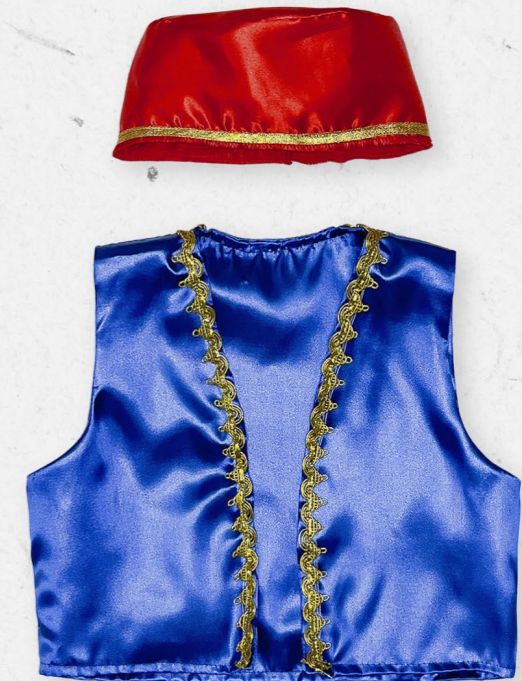

REF. 8025

1 A0 6

R$54,90